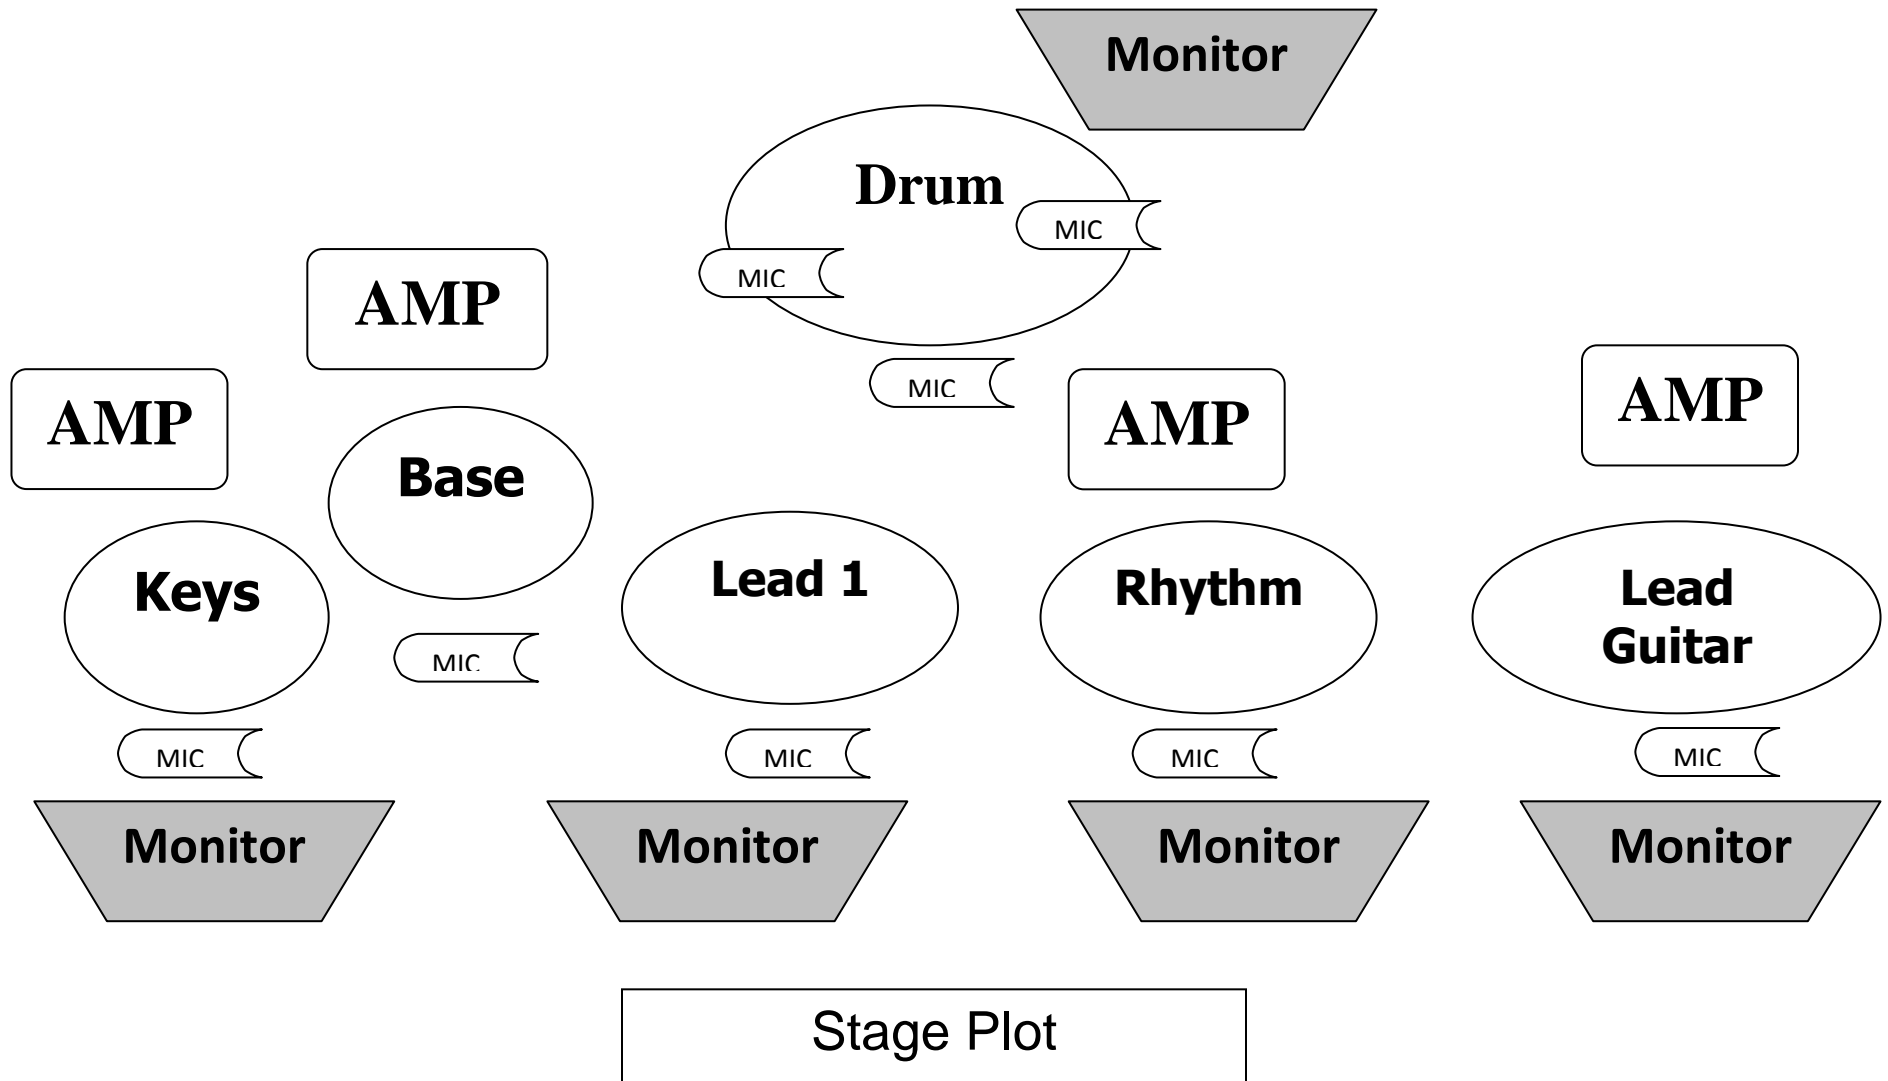

MILES STATION

Lori Franke's *Sometimes Debut CD*

Released November 2004

MILES STATION

MILES STATION

2011 Summer/ Fall Schedule			
Performance Date	Event	Location	Time
May 14, 2011	Macoupin County T.A.I.L.S. Benefit	Macoupin County Fairgrounds	6:00 p.m.
May 28, 2011	Alton Block Party	Alton, IL	6:00 p.m.
June 11, 2011	Children's Hospital Fundraiser	Paddy-O's St. Louis, MO	7:00 p.m.
June 17, 2011	Sangamon County Fair	Springfield, IL	6:30 p.m.
July 29, 2011	Loading Dock	Grafton, IL	6:00 p.m.
August 14, 2011	Illinois State Fair - Veterans' Celebration	Springfield, IL	4:30 p.m.
September 2, 2011	Loading Dock	Grafton, IL	6:00 p.m.
September 10, 2011	Calhoun County Fair	Hardin, IL	5:30 p.m.
September 17, 2011	Republic Party Political Fundraiser	Staunton, IL	6:00 p.m.
September 24, 2011	Alamo Downtown	Springfield, IL	8:00 p.m.
October 1, 2011	Carlinville Country Club	Carlinville, IL	6:00 p.m.
October 15, 2011	Private Wedding	Springfield, IL	7:00 p.m.